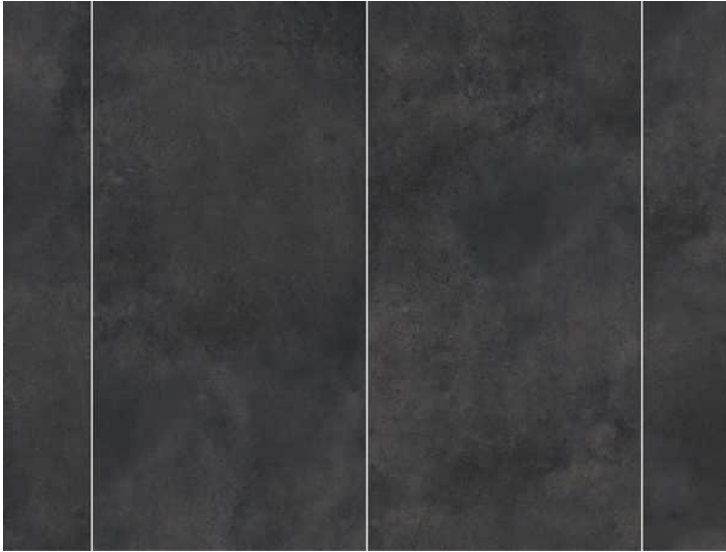

STONETILEUS

Luna Ash Porcelain Tile 24X48

Price: \$3.50

SKU: 16146

Product Categories: [24"x48"](#), [Finishes](#), [Matt](#), [Porcelain](#), [Sizes](#)

Product Tags: [Luna Ash Porcelain Tile 24X48](#)

Product Page:

Finish Options: Matt

Applications: Excellent for kitchens and bathrooms. Walls, floors and counter tops. Depending on your computer screen, the item color on the picture might not be

exactly the same as you see on your screen. The size and color might not be the same as the item. The picture is for representational purposes only. We strongly encourage you to **order samples** to see the true color and texture for yourself. There is a 10% breakage rate which is industry standard. Please consider facts when placing an order.