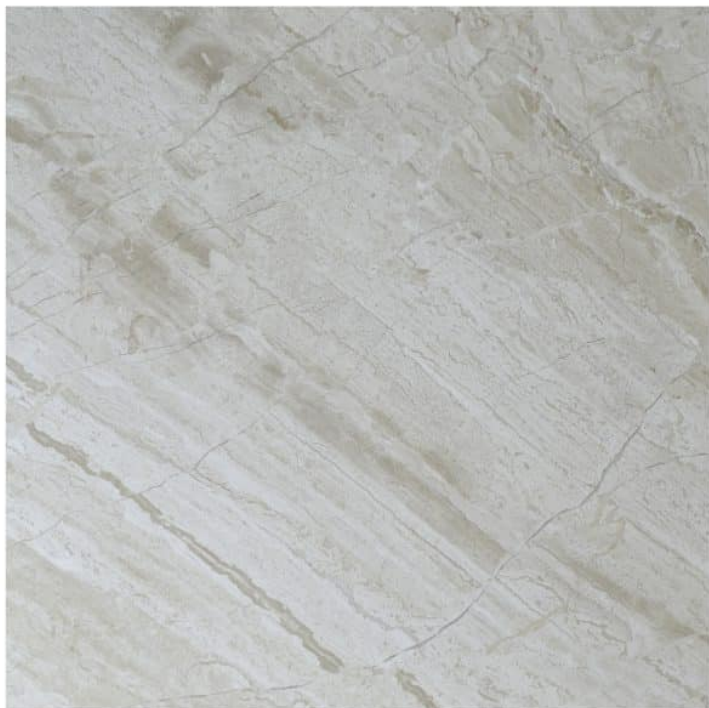

Venice Polished Marble Tiles 18x18

Real Price: $5.00

Current Sale Price: $4.00

SKU: 5638

Product Categories: [Beige/Cream](#), [Marble](#), [Polished Marble Tiles](#), [18x18 Marble Tiles](#), [Indoor Tiles](#)

Product Tags: [18x18 marble](#), [black](#), [Brown](#), [Diana Royale](#), [Diane Royal](#), [Gold](#), [gray](#), [marble](#), [polished marble](#), [Venice](#), [White](#)

Product Page:

<https://stonetileus.com/shop/shop-by-material/marble/venice-polished-marble-tiles-18x18/>