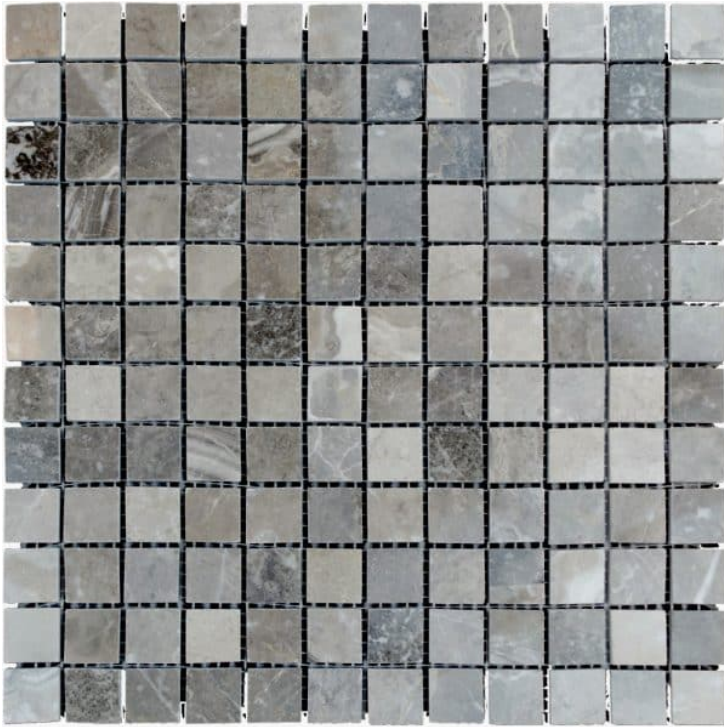

Silver Polished Marble Mosaic Tiles 1x1

Price: \$7.00

SKU: 4702

Product Categories: [Mosaics Tile](#), [Polished Mosaics](#), [1x1 Mosaics](#)

Product Tags: [1x1](#), [1x1 mosaics](#), [Mosaic](#), [mosaics](#), [polished marble](#), [polished mosaics](#), [Silver](#), [Tiles](#)

Product Page:

<https://stonetileus.com/shop/shop-by-material/mosaics-tile/silver-polished-marble-mosaic-tiles-1x1/>

Product Summary

Silver Polished Marble Mosaic Tiles 1x1 ideal for floor, walls, kitchen, and bathroom. Great for indoor and outdoor spaces, can be used in high traffic and low traffic areas.

Product Description

Silver Polished Marble Mosaic Tiles 1x1

Silver Polished Marble Mosaic Tiles 1x1

Measurements:

Size: 1x1 - 1 Sq. ft/Sheet

Tile size: 1x1

Meshed back: Sheet mount

Sheets are curved on all sides, giving them the ability to fit together with a seamless finish.

Silver Polished Marble Mosaic Tiles 1x1: are ideal for floor, walls, back splashes, kitchen, and bathroom. This tile has a durable surface, making it **ideal for indoors or outdoor** areas.

We have shades ranging from warm beige to cool whites. There are also richer shades of light browns and pinks. Choose marble, limestone, or travertine with an option for polished or tumbled surfaces for your designing needs. Natural stone brings extra value to your home, it gives a high-class look that appeals to home buyers. It will accentuate the beauty of your home for years to come.