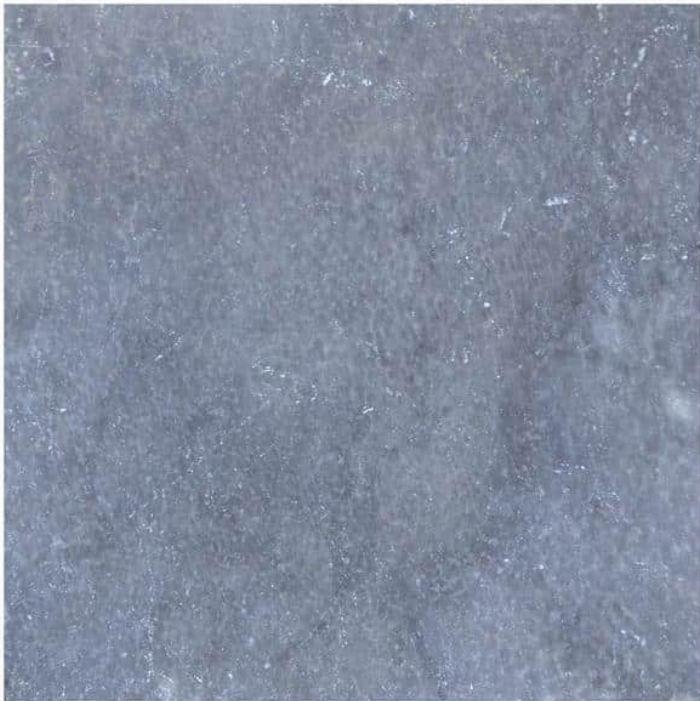

STONETILEUS

Sky Blue Tumbled Marble Pavers 16x16

Price: \$4.20

SKU: 4840

Product Categories: [Blue](#), [Gray](#), [Mix](#), [Marble](#), [Pavers](#), [16x16 Pavers](#), [Pool Deck](#)

Product Tags: [16x16](#), [16x16 tumbled travertine pavers](#), [marble](#), [pavers](#), [Sky Blue](#), [Tumbled](#)

Product Page:

<https://stonetileus.com/shop/shop-by-material/pavers/sky-blue-tumbled-marble-pavers-16x16/>

Product Summary

Sky Blue Tumbled Marble Pavers - 16x16.

These pavers will accentuate the beauty of your home for years to come as well as increase your home value.

Product Description

Sky Blue Tumbled Marble Pavers 16x16

Sky Blue Tumbled Marble Pavers 16x16 Uses: Excellent for Pools, decks, patios, lanais, entry ways, docks, borders, and walkways.

Residential and commercial with heavy and light traffic. Outdoor only